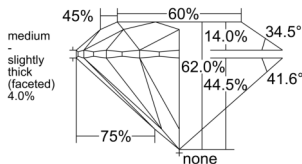

GIA®

FACSIMILE

GIA REPORT 2557205336

Verify this report at GIA.edu

GIA NATURAL DIAMOND DOSSIER®

May 09, 2026
GIA Report Number 2557205336
Shape and Cutting Style ..... Round Brilliant
Measurements ..... 5.07 - 5.10 x 3.15 mm

GRADING RESULTS

Carat Weight ..... 0.50 carat
Color Grade I
Clarity Grade VS1
Cut Grade ..... Excellent

ADDITIONAL GRADING INFORMATION

Polish ..... Excellent
Symmetry ..... Excellent
Fluorescence ..... None
Clarity Characteristics ..... Cloud, Needle
Inscription(s): GIA 2557205336

PROPORTIONS

Profile to actual proportions

GRADING SCALES

GIA COLOR SCALE

COLOURESS	D
	E
	F
	G
	H
	I
	J
NEAR COLOURESS	K
	L
FAIN	M
	N
	O
	P
	R
	S
	T
	U
	V
	W
	X
	Y
LIGHT	Z

GIA CLARITY SCALE

FLAWLESS	INTERNAL FLAWLESS	
		FLAWLESS
VERY VERY SLIGHTLY INCLUDED	VVS₁	
	VVS₂	
VERY SLIGHTLY INCLUDED	VS₁	
	VS₂	
SLIGHTLY INCLUDED	SI₁	
	SI₂	
INCLUDED	I₁	
	I₂	
	I₃	

GIA CUT SCALE

EXCELLENT
VERY GOOD
GOOD
FAIR
POOR