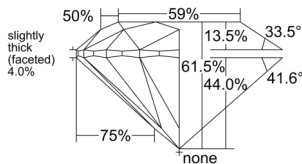

GIA®

FACSIMILE

GIA REPORT 2557205478

Verify this report at GIA.edu

GIA NATURAL DIAMOND DOSSIER®

May 09, 2026
GIA Report Number 2557205478
Shape and Cutting Style ..... Round Brilliant
Measurements ..... 4.34 - 4.37 x 2.68 mm

GRADING RESULTS

Carat Weight ..... 0.31 carat
Color Grade ..... K
Clarity Grade VS1
Cut Grade ..... Excellent

ADDITIONAL GRADING INFORMATION

Polish ..... Excellent
Symmetry ..... Excellent
Fluorescence ..... None
Clarity Characteristics..... Feather, Needle, Pinpoint, Cloud
Inspection(s): GIA 2557205478

PROPORTIONS

Profile to actual proportions