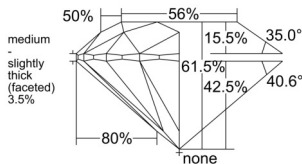

GIA®

FACSIMILE

GIA REPORT 2557209770

Verify this report at GIA.edu

GIA NATURAL DIAMOND DOSSIER®

May 08, 2026
GIA Report Number 2557209770
Shape and Cutting Style ..... Round Brilliant
Measurements ..... 4.29 - 4.31 x 2.64 mm

GRADING RESULTS

Carat Weight ..... 0.30 carat
Color Grade ..... D
Clarity Grade S11
Cut Grade ..... Excellent

ADDITIONAL GRADING INFORMATION

Polish ..... Excellent
Symmetry ..... Excellent
Fluorescence ..... None
Clarity Characteristics ..... Cloud, Feather
Inscription(s): GIA 2557209770

PROPORTIONS

GRADING SCALES

GIA COLOR SCALE

COLOURESS	D
	E
	F
	G
	H
	I
	J
NEAR COLOURESS	K
	L
FAIN	M
	N
	O
	P
	Q
VERY LIGHT	R
	S
	T
	U
	V
	W
	X
	Y
LIGHT	Z

GIA CLARITY SCALE

FLAWLESS	VERY VERY SLIGHTLY INCLUDED	VS₁	VS₂	SLIGHTLY INCLUDED	SI₁	SI₂	I₁	I₂	I₃	
										VERY SLIGHTLY INCLUDED
INTERNALLY FLAWLESS										

GIA CUT SCALE

EXCELLENT
VERY GOOD
GOOD
FAIR
POOR