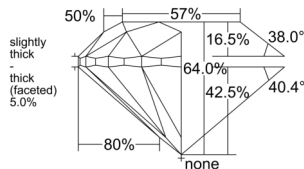

GIA®

FACSIMILE

GIA REPORT 2557211593

Verify this report at GIA.edu

GIA NATURAL DIAMOND DOSSIER®

May 14, 2026
GIA Report Number 2557211593
Shape and Cutting Style ..... Round Brilliant
Measurements ..... 4.60 - 4.64 x 2.96 mm

GRADING RESULTS

Carat Weight ..... 0.40 carat
Color Grade ..... G
Clarity Grade VS1
Cut Grade ..... Very Good

ADDITIONAL GRADING INFORMATION

Polish ..... Excellent
Symmetry ..... Very Good
Fluorescence ..... None
Clarity Characteristics ..... Cloud, Feather, Pinpoint
Inscription(s): GIA 2557211593

PROPORTIONS

Profile to actual proportions