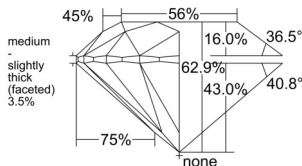

GIA®

FACSIMILE

GIA REPORT 2557213243

Verify this report at GIA.edu

GIA NATURAL DIAMOND DOSSIER®

May 08, 2026
GIA Report Number 2557213243
Shape and Cutting Style ..... Round Brilliant
Measurements ..... 5.34 - 5.37 x 3.37 mm

GRADING RESULTS

Carat Weight ..... 0.60 carat
Color Grade ..... G
Clarity Grade VS2
Cut Grade ..... Excellent

ADDITIONAL GRADING INFORMATION

Polish ..... Excellent
Symmetry ..... Excellent
Fluorescence ..... None
Clarity Characteristics ..... Crystal, Cloud, Feather
Inscription(s): GIA 2557213243

PROPORTIONS

GRADING SCALES

GIA COLOR SCALE

COLORLESS	D
	E
	F
	G
	H
	I
	J
NEAR COLORLESS	K
	L
Faint	M
	N
	O
	P
	Q
	R
	S
	T
	U
	V
	W
	X
	Y
Light	Z

GIA CLARITY SCALE

FLAWLESS	VERY VERY SLIGHTLY INCLUDED	VS₁	VS₂	VS₁	SI₁	SI₂	I₁	I₂	I₃	
										FLAWLESS
INTERNALLY FLAWLESS	VERY SLIGHTLY INCLUDED									

GIA CUT SCALE

EXCELLENT
VERY GOOD
GOOD
FAIR
POOR