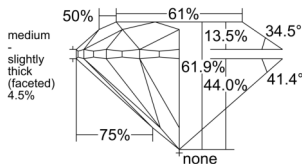

GIA®

FACSIMILE

GIA REPORT 2557214446

Verify this report at GIA.edu

GIA NATURAL DIAMOND DOSSIER®

May 14, 2026
GIA Report Number 2557214446
Shape and Cutting Style ..... Round Brilliant
Measurements ..... 4.68 - 4.70 x 2.91 mm

GRADING RESULTS

Carat Weight ..... 0.40 carat
Color Grade ..... G
Clarity Grade VS2
Cut Grade ..... Excellent

ADDITIONAL GRADING INFORMATION

Polish ..... Excellent
Symmetry ..... Excellent
Fluorescence ..... None
Clarity Characteristics ..... Cloud, Crystal, Feather
Inscription(s): GIA 2557214446

PROPORTIONS

Profile to actual proportions