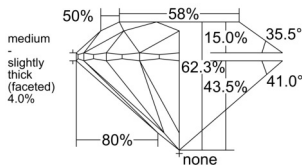

GIA®

FACSIMILE

GIA REPORT 2557216252

Verify this report at GIA.edu

GIA NATURAL DIAMOND DOSSIER®

May 11, 2026
GIA Report Number 2557216252
Shape and Cutting Style ..... Round Brilliant
Measurements ..... 5.67 - 5.71 x 3.55 mm

GRADING RESULTS

Carat Weight ..... 0.71 carat
Color Grade ..... E
Clarity Grade VS1
Cut Grade ..... Excellent

ADDITIONAL GRADING INFORMATION

Polish ..... Excellent
Symmetry ..... Excellent
Fluorescence ..... None
Clarity Characteristics..... Cloud, Feather, Needle, Pinpoint
Inscription(s): GIA 2557216252

PROPORTIONS

Profile to actual proportions

GRADING SCALES

GIA COLOR SCALE	GIA CLARITY SCALE	GIA CUT SCALE
COLOURLESS	FLAWLESS	EXCELLENT
E	INTERNALLY FLAWLESS	
F	VVS₁	VERY GOOD
G		
H	VVS₂	GOOD
I	VS₁	
J	VS₂	FAIR
K	SI₁	
L	SI₂	POOR
M	I₁	
N	I₂	
O	I₃	
P		
Q		
R		
S		
T		
U		
V		
W		
X		
Y		
Z