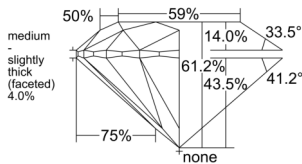

GIA®

FACSIMILE

GIA REPORT 2557219274

Verify this report at GIA.edu

GIA NATURAL DIAMOND DOSSIER®

May 11, 2026
GIA Report Number 2557219274
Shape and Cutting Style ..... Round Brilliant
Measurements ..... 5.13 - 5.14 x 3.14 mm

GRADING RESULTS

Carat Weight ..... 0.51 carat
Color Grade ..... J
Clarity Grade VS1
Cut Grade ..... Excellent

ADDITIONAL GRADING INFORMATION

Polish ..... Excellent
Symmetry ..... Excellent
Fluorescence ..... None
Clarity Characteristics..... Crystal, Needle, Pinpoint
Inscription(s): GIA 2557219274

PROPORTIONS

Profile to actual proportions

GRADING SCALES

GIA COLOR SCALE	GIA CLARITY SCALE	GIA CUT SCALE	
D	FLAWLESS	EXCELLENT	
E	INTERNALLY FLAWLESS		
F		VVS₁	VERY GOOD
G	VVS₂		
H	VS₁	GOOD	
I	VS₂		
J	SI₁	FAIR	
K	SI₂		
L	I₁	POOR	
M			
N			
O	I₂		
P			
Q			
R	I₃		
S			
T			
U			
V			
W			
X			
Y			
Z