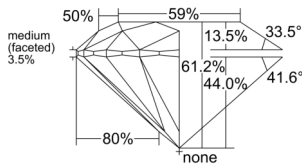

GIA®

FACSIMILE

GIA REPORT 2557223044

Verify this report at GIA.edu

GIA NATURAL DIAMOND DOSSIER®

May 12, 2026
GIA Report Number 2557223044
Shape and Cutting Style ..... Round Brilliant
Measurements ..... 4.44 - 4.45 x 2.72 mm

GRADING RESULTS

Carat Weight ..... 0.32 carat
Color Grade ..... K
Clarity Grade VVS1
Cut Grade ..... Excellent

ADDITIONAL GRADING INFORMATION

Polish ..... Excellent
Symmetry ..... Excellent
Fluorescence ..... None
Clarity Characteristics ..... Pinpoint
Inscription(s): GIA 2557223044

PROPORTIONS

Profile to actual proportions

GRADING SCALES

GIA COLOR SCALE	GIA CLARITY SCALE	GIA CUT SCALE	
D	FLAWLESS	EXCELLENT	
E	INTERNALLY FLAWLESS		
F		VVS₁	VERY GOOD
G	VVS₂		
H	VS₁	GOOD	
I	VS₂		
J	SI₁	FAIR	
K	SI₂		
L	I₁	POOR	
M	I₂		
N	I₃		
O			
P			
Q			
R			
S			
T			
U			
V			
W			
X			
Y			
Z