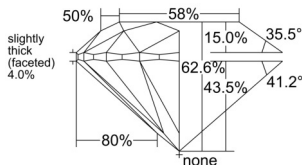

GIA®

FACSIMILE

GIA NATURAL DIAMOND DOSSIER®

May 12, 2026
GIA Report Number 2557223671
Shape and Cutting Style ..... Round Brilliant
Measurements ..... 4.25 - 4.26 x 2.67 mm

GRADING RESULTS

Carat Weight ..... 0.30 carat
Color Grade L
Clarity Grade VS1
Cut Grade ..... Excellent

ADDITIONAL GRADING INFORMATION

Polish ..... Excellent
Symmetry ..... Excellent
Fluorescence ..... Medium Blue
Clarity Characteristics..... Crystal, Cloud, Needle
Inscription(s): GIA 2557223671

GIA REPORT 2557223671

Verify this report at GIA.edu

PROPORTIONS

Profile to actual proportions