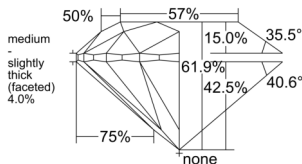

GIA®

FACSIMILE

GIA REPORT 2557225394

Verify this report at GIA.edu

GIA NATURAL DIAMOND DOSSIER®

May 12, 2026
GIA Report Number 2557225394
Shape and Cutting Style ..... Round Brilliant
Measurements ..... 5.04 - 5.08 x 3.14 mm

GRADING RESULTS

Carat Weight ..... 0.50 carat
Color Grade ..... K
Clarity Grade VVS1
Cut Grade ..... Excellent

ADDITIONAL GRADING INFORMATION

Polish ..... Excellent
Symmetry ..... Excellent
Fluorescence ..... Faint
Clarity Characteristics ..... Pinpoint, Feather, Cavity
Inspection(s): GIA 2557225394

PROPORTIONS

Profile to actual proportions

GRADING SCALES

GIA COLOR SCALE	GIA CLARITY SCALE	GIA CUT SCALE	
D	FLAWLESS	EXCELLENT	
E	INTERNALLY FLAWLESS		
F		VVS₁	VERY GOOD
G	VVS₂		
H	VS₁	GOOD	
I	VS₂		
J	SI₁	FAIR	
K	SI₂		
L	I₁	POOR	
M			
N			
O	I₂		
P			
Q			
R	I₃		
S			
T			
U			
V			
W			
X			
Y			
Z