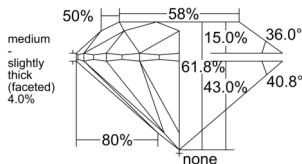

GIA®

FACSIMILE

GIA REPORT 2557226653

Verify this report at GIA.edu

GIA NATURAL DIAMOND DOSSIER®

May 12, 2026
GIA Report Number 2557226653
Shape and Cutting Style ..... Round Brilliant
Measurements ..... 4.82 - 4.84 x 2.99 mm

GRADING RESULTS

Carat Weight ..... 0.43 carat
Color Grade ..... K
Clarity Grade VS1
Cut Grade ..... Excellent

ADDITIONAL GRADING INFORMATION

Polish ..... Excellent
Symmetry ..... Excellent
Fluorescence ..... None
Clarity Characteristics ..... Feather, Indented Natural
Inscription(s): GIA 2557226653

PROPORTIONS

GRADING SCALES

GIA COLOR SCALE

COLORESS	D
	E
	F
	G
	H
	I
	J
NEAR COLORESS	K
	L
	M
	N
	O
	P
	Q
	R
	S
	T
	U
	V
	W
	X
	Y
	Z

GIA CLARITY SCALE

FLAWLESS	INTERNAL FLAWLESS	VERY VERY SLIGHTLY INCLUDED	VERY SLIGHTLY INCLUDED	SLIGHTLY INCLUDED	INCLUDED	FLAWLESS
						EXCELLENT
VVS₁	VVS₂	VS₁	VS₂	SI₁	SI₂	VERY GOOD
						GOOD
I₁	I₂	I₃				FAIR
						POOR

GIA CUT SCALE

EXCELLENT
VERY GOOD
GOOD
FAIR
POOR