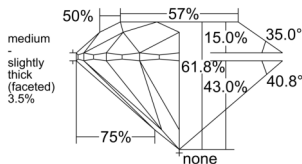

GIA®

FACSIMILE

GIA REPORT 2557227119

Verify this report at GIA.edu

GIA NATURAL DIAMOND DOSSIER®

May 11, 2026
GIA Report Number 2557227119
Shape and Cutting Style ..... Round Brilliant
Measurements ..... 4.29 - 4.31 x 2.66 mm

GRADING RESULTS

Carat Weight ..... 0.30 carat
Color Grade ..... E
Clarity Grade VS1
Cut Grade ..... Excellent

ADDITIONAL GRADING INFORMATION

Polish ..... Excellent
Symmetry ..... Excellent
Fluorescence ..... None
Clarity Characteristics ..... Feather, Pinpoint
Inscription(s): GIA 2557227119

PROPORTIONS

Profile to actual proportions