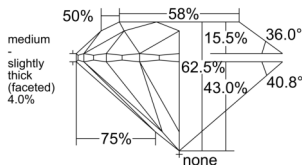

GIA®

FACSIMILE

GIA REPORT 2557228709

Verify this report at GIA.edu

GIA NATURAL DIAMOND DOSSIER®

May 11, 2026
GIA Report Number 2557228709
Shape and Cutting Style ..... Round Brilliant
Measurements ..... 5.05 - 5.07 x 3.16 mm

GRADING RESULTS

Carat Weight ..... 0.50 carat
Color Grade ..... D
Clarity Grade S11
Cut Grade ..... Excellent

ADDITIONAL GRADING INFORMATION

Polish ..... Excellent
Symmetry ..... Excellent
Fluorescence ..... None
Clarity Characteristics ..... Cloud
Inscription(s): GIA 2557228709

PROPORTIONS

GRADING SCALES

GIA COLOR SCALE

COLORLESS	D
	E
	F
	G
	H
	I
	J
NEAR COLORLESS	K
	L
FAIN	M
	N
	O
	P
VERY LIGHT	Q
	R
	S
	T
	U
	V
LIGHT	W
	X
	Y
	Z

GIA CLARITY SCALE

FLAWLESS	INTERNAL FLAWLESS	EXCELLENT	
VERY VERY SLIGHTLY INCLUDED	VVS₁	VERY GOOD	
	VVS₂		
VERY SLIGHTLY INCLUDED	VS₁	GOOD	
	VS₂		
SLIGHTLY INCLUDED	S1₁	FAIR	
	S1₂		
INCLUDED	I₁	POOR	
	I₂		
	I₃