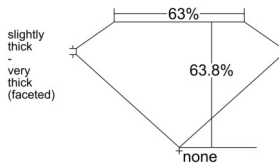

GIA®

FACSIMILE

GIA REPORT 2557234454

Verify this report at GIA.edu

GIA NATURAL DIAMOND DOSSIER®

May 12, 2026
GIA Report Number 2557234454
Shape and Cutting Style ..... Oval Brilliant
Measurements ..... 7.87 x 4.60 x 2.94 mm

GRADING RESULTS

Carat Weight ..... 0.72 carat
Color Grade ..... F
Clarity Grade VS1

ADDITIONAL GRADING INFORMATION

Polish ..... Excellent
Symmetry ..... Excellent
Fluorescence ..... None
Clarity Characteristics ..... Feather, Pinpoint
Inscription(s): GIA 2557234454, MOVÁL®

PROPORTIONS

Profile not to actual proportions

GRADING SCALES

GIA COLOR SCALE		GIA CLARITY SCALE			
COLORLESS	D	VERY VERY SLIGHTLY INCLUDED	FLAWLESS		
	E		INTERNALLY FLAWLESS		
	F	VERY SLIGHTLY INCLUDED	VVS₁		
	G		VVS₂		
	H		VS₁		
	NEAR COLORLESS	I	SLIGHTLY INCLUDED	VS₂	
		J		SI₁	
		FAINT	K	INCLUDED	SI₂
			L		I₁
			M		I₂
VERT LIGHT	N	LIGHT	I₃		
	O				
	P				
	Q				
	R