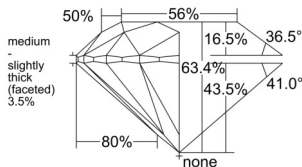

GIA®

FACSIMILE

GIA REPORT 2557237254

Verify this report at GIA.edu

GIA NATURAL DIAMOND DOSSIER®

May 11, 2026
GIA Report Number 2557237254
Shape and Cutting Style ..... Round Brilliant
Measurements ..... 5.37 - 5.41 x 3.42 mm

GRADING RESULTS

Carat Weight ..... 0.61 carat
Color Grade ..... J
Clarity Grade VS2
Cut Grade ..... Excellent

ADDITIONAL GRADING INFORMATION

Polish ..... Excellent
Symmetry ..... Excellent
Fluorescence ..... Strong Blue
Clarity Characteristics ..... Cloud, Crystal
Inscription(s): GIA 2557237254

PROPORTIONS

GRADING SCALES

GIA COLOR SCALE	GIA CLARITY SCALE	GIA CUT SCALE	
D	FLAWLESS	EXCELLENT	
E	INTERNALLY FLAWLESS		
F		VVS₁	VERY GOOD
G	VVS₂		
H	VS₁	GOOD	
I	VS₂		
J	SI₁	FAIR	
K	SI₂		
L	I₁	POOR	
M	I₂		
N	I₃		
O			
P			
Q			
R			
S			
T			
U			
V			
W			
X			
Y			
Z