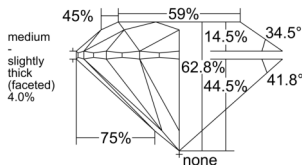

GIA®

FACSIMILE

GIA REPORT 2557238344

Verify this report at GIA.edu

GIA NATURAL DIAMOND DOSSIER®

May 12, 2026
GIA Report Number 2557238344
Shape and Cutting Style ..... Round Brilliant
Measurements ..... 4.90 - 4.93 x 3.09 mm

GRADING RESULTS

Carat Weight ..... 0.46 carat
Color Grade ..... J
Clarity Grade VS1
Cut Grade ..... Excellent

ADDITIONAL GRADING INFORMATION

Polish ..... Excellent
Symmetry ..... Excellent
Fluorescence ..... None
Clarity Characteristics..... Crystal, Feather, Cloud, Pinpoint
Inscription(s): GIA 2557238344

PROPORTIONS

Profile to actual proportions

GRADING SCALES

GIA COLOR SCALE	GIA CLARITY SCALE	GIA CUT SCALE
COLORESS	FLAWLESS	EXCELLENT
D	INTERNALLY FLAWLESS	
E	VVS₁	VERY GOOD
F		
G	VS₁	GOOD
H		
I	SI₁	FAIR
J		
K	I₁	POOR
L		
M	I₂	
N		
O	I₃	
P		
Q		
R		
S		
T		
U		
V		
W		
X		
Y		
Z