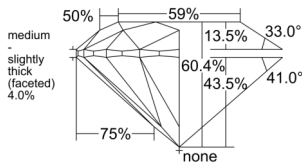

GIA®

FACSIMILE

GIA REPORT 2557241496

Verify this report at GIA.edu

GIA NATURAL DIAMOND DOSSIER®

May 13, 2026
GIA Report Number 2557241496
Shape and Cutting Style ..... Round Brilliant
Measurements ..... 4.64 - 4.65 x 2.81 mm

GRADING RESULTS

Carat Weight ..... 0.37 carat
Color Grade ..... G
Clarity Grade VS1
Cut Grade ..... Excellent

ADDITIONAL GRADING INFORMATION

Polish ..... Excellent
Symmetry ..... Excellent
Fluorescence ..... None
Clarity Characteristics..... Crystal, Cloud, Feather, Pinpoint
Inscription(s): GIA 2557241496

PROPORTIONS

Profile to actual proportions