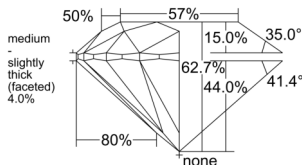

GIA®

FACSIMILE

GIA REPORT 2557243236

Verify this report at GIA.edu

GIA NATURAL DIAMOND DOSSIER®

May 14, 2026
GIA Report Number 2557243236
Shape and Cutting Style ..... Round Brilliant
Measurements ..... 4.85 - 4.87 x 3.05 mm

GRADING RESULTS

Carat Weight ..... 0.44 carat
Color Grade ..... K
Clarity Grade VVS1
Cut Grade ..... Excellent

ADDITIONAL GRADING INFORMATION

Polish ..... Excellent
Symmetry ..... Excellent
Fluorescence ..... None
Clarity Characteristics ..... Cloud, Feather
Inscription(s): GIA 2557243236

PROPORTIONS

Profile to actual proportions

GRADING SCALES

GIA COLOR SCALE

COLOREDNESS	D
	E
	F
	G
	H
	I
	J
NEAR COLORLESS	K
	L
Faint	M
	N
	O
	P
Very Light	Q
	R
	S
	T
	U
	V
Light	W
	X
	Y
	Z

GIA CLARITY SCALE

FLAWLESS	INTERNAL FLAWLESS	VERY VERY SLIGHTLY INCLUDED	VERY SLIGHTLY INCLUDED	SLIGHTLY INCLUDED	INCLUDED	FLAWLESS
						VVS₁
VVS₂	VS₁	VS₂	SI₁	SI₂	I₁	VERY GOOD
						I₂
I₃						GOOD
						FAIR
						POOR

GIA CUT SCALE

EXCELLENT
VERY GOOD
GOOD
FAIR
POOR