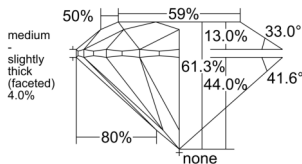

GIA®

FACSIMILE

GIA REPORT 2557243804

Verify this report at GIA.edu

GIA NATURAL DIAMOND DOSSIER®

May 14, 2026
GIA Report Number 2557243804
Shape and Cutting Style ..... Round Brilliant
Measurements ..... 4.49 - 4.52 x 2.76 mm

GRADING RESULTS

Carat Weight ..... 0.34 carat
Color Grade I
Clarity Grade VS1
Cut Grade ..... Excellent

ADDITIONAL GRADING INFORMATION

Polish ..... Excellent
Symmetry ..... Excellent
Fluorescence ..... None
Clarity Characteristics ..... Feather, Cloud
Inscription(s): GIA 2557243804

PROPORTIONS

Profile to actual proportions