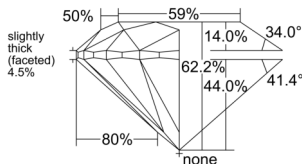

GIA®

FACSIMILE

GIA NATURAL DIAMOND DOSSIER®

May 14, 2026
GIA Report Number 2557244316
Shape and Cutting Style ..... Round Brilliant
Measurements ..... 4.70 - 4.72 x 2.93 mm

GRADING RESULTS

Carat Weight ..... 0.40 carat
Color Grade ..... J
Clarity Grade S11
Cut Grade ..... Excellent

ADDITIONAL GRADING INFORMATION

Polish ..... Excellent
Symmetry ..... Excellent
Fluorescence ..... Faint
Clarity Characteristics..... Crystal, Cloud, Feather
Inscription(s): GIA 2557244316

GIA REPORT 2557244316

Verify this report at GIA.edu

PROPORTIONS

Profile to actual proportions