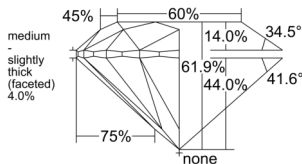

GIA®

FACSIMILE

GIA NATURAL DIAMOND DOSSIER®

May 14, 2026
GIA Report Number 2557244376
Shape and Cutting Style ..... Round Brilliant
Measurements ..... 4.28 - 4.31 x 2.66 mm

GRADING RESULTS

Carat Weight ..... 0.30 carat
Color Grade ..... K
Clarity Grade VVS1
Cut Grade ..... Excellent

ADDITIONAL GRADING INFORMATION

Polish ..... Excellent
Symmetry ..... Excellent
Fluorescence ..... None
Clarity Characteristics ..... Pinpoint, Feather
Inscription(s): GIA 2557244376

GIA REPORT 2557244376

Verify this report at GIA.edu

PROPORTIONS

Profile to actual proportions

GRADING SCALES

GIA COLOR SCALE	GIA CLARITY SCALE	GIA CUT SCALE	
D	FLAWLESS	EXCELLENT	
E	INTERNALLY FLAWLESS		
F		VVS₁	VERY GOOD
G	VVS₂		
H	VS₁	GOOD	
I	VS₂		
J	SI₁	FAIR	
K	SI₂		
L	I₁	POOR	
M	I₂		
N	I₃		
O			
P			
Q			
R			
S			
T			
U			
V			
W			
X			
Y			
Z