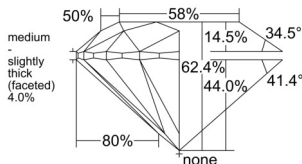

GIA®

FACSIMILE

GIA REPORT 2557248691

Verify this report at GIA.edu

GIA NATURAL DIAMOND DOSSIER®

May 15, 2026
GIA Report Number 2557248691
Shape and Cutting Style ..... Round Brilliant
Measurements ..... 4.78 - 4.81 x 2.99 mm

GRADING RESULTS

Carat Weight ..... 0.42 carat
Color Grade ..... J
Clarity Grade VS1
Cut Grade ..... Excellent

ADDITIONAL GRADING INFORMATION

Polish ..... Excellent
Symmetry ..... Excellent
Fluorescence ..... None
Clarity Characteristics..... Crystal, Feather, Pinpoint
Inscription(s): GIA 2557248691

PROPORTIONS

Profile to actual proportions

GRADING SCALES

GIA COLOR SCALE

COLORLESS	D
	E
	F
	G
	H
	I
	J
NEAR COLORLESS	K
	L
FAIN	M
	N
	O
	P
VERY LIGHT	Q
	R
	S
	T
	U
	V
	W
	X
	Y
LIGHT	Z

GIA CLARITY SCALE

FLAWLESS	INTERNAL FLAWLESS	
		FLAWLESS
VERY VERY SLIGHTLY INCLUDED	VVS₁	
	VVS₂	
VERY SLIGHTLY INCLUDED	VS₁	
	VS₂	
SLIGHTLY INCLUDED	SI₁	
	SI₂	
INCLUDED	I₁	
	I₂	
	I₃	

GIA CUT SCALE

EXCELLENT
VERY GOOD
GOOD
FAIR
POOR