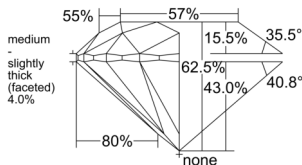

GIA®

FACSIMILE

GIA REPORT 2557248988

Verify this report at GIA.edu

GIA NATURAL DIAMOND DOSSIER®

May 15, 2026
GIA Report Number 2557248988
Shape and Cutting Style ..... Round Brilliant
Measurements ..... 4.80 - 4.82 x 3.01 mm

GRADING RESULTS

Carat Weight ..... 0.43 carat
Color Grade ..... K
Clarity Grade S11
Cut Grade ..... Excellent

ADDITIONAL GRADING INFORMATION

Polish ..... Excellent
Symmetry ..... Excellent
Fluorescence ..... None
Clarity Characteristics ..... Cloud
Inscription(s): GIA 2557248988

PROPORTIONS

GRADING SCALES

GIA COLOR SCALE

COLOREDNESS	D
	E
	F
	G
	H
	I
	J
NEAR COLORLESS	K
	L
FAIN	M
	N
	O
	P
VERY LIGHT	Q
	R
	S
	T
	U
	V
	W
	X
	Y
LIGHT	Z

GIA CLARITY SCALE

FLAWLESS	INTERNAL FLAWLESS	
		FLAWLESS
VERY VERY SLIGHTLY INCLUDED	VVS₁	
	VVS₂	
VERY SLIGHTLY INCLUDED	VS₁	
	VS₂	
SLIGHTLY INCLUDED	SI₁	
	SI₂	
INCLUDED	I₁	
	I₂	
	I₃	

GIA CUT SCALE

EXCELLENT
VERY GOOD
GOOD
FAIR
POOR