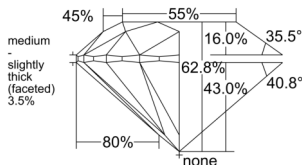

GIA®

FACSIMILE

GIA REPORT 2557249028

Verify this report at GIA.edu

GIA NATURAL DIAMOND DOSSIER®

May 15, 2026
GIA Report Number 2557249028
Shape and Cutting Style ..... Round Brilliant
Measurements ..... 4.48 - 4.50 x 2.82 mm

GRADING RESULTS

Carat Weight ..... 0.35 carat
Color Grade ..... K
Clarity Grade VS1
Cut Grade ..... Excellent

ADDITIONAL GRADING INFORMATION

Polish ..... Excellent
Symmetry ..... Excellent
Fluorescence ..... None
Clarity Characteristics ..... Cloud, Feather, Pinpoint
Inscription(s): GIA 2557249028

PROPORTIONS

GRADING SCALES

GIA COLOR SCALE

COLORLESS	D
	E
	F
	G
	H
	I
	J
NEAR COLORLESS	K
	L
FAIN	M
	N
	O
	P
VERY LIGHT	Q
	R
	S
	T
	U
	V
	W
	X
	Y
LIGHT	Z

GIA CLARITY SCALE

FLAWLESS	INTERNAL FLAWLESS	
		FLAWLESS
VERY VERY SLIGHTLY INCLUDED	VVS₁	
	VVS₂	
VERY SLIGHTLY INCLUDED	VS₁	
	VS₂	
SLIGHTLY INCLUDED	SI₁	
	SI₂	
INCLUDED	I₁	
	I₂	
	I₃	

GIA CUT SCALE

EXCELLENT
VERY GOOD
GOOD
FAIR
POOR