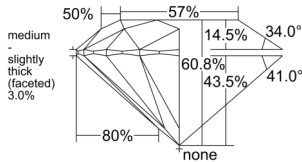

GIA®

FACSIMILE

GIA REPORT 2557252916

Verify this report at GIA.edu

GIA NATURAL DIAMOND DOSSIER®

May 15, 2026
GIA Report Number 2557252916
Shape and Cutting Style ..... Round Brilliant
Measurements ..... 4.33 - 4.36 x 2.64 mm

GRADING RESULTS

Carat Weight ..... 0.30 carat
Color Grade L
Clarity Grade VS1
Cut Grade ..... Excellent

ADDITIONAL GRADING INFORMATION

Polish ..... Excellent
Symmetry ..... Excellent
Fluorescence ..... None
Clarity Characteristics ..... Feather, Pinpoint
Inscription(s): GIA 2557252916

PROPORTIONS

Profile to actual proportions

GRADING SCALES

GIA COLOR SCALE

COLORLESS	D
	E
	F
	G
	H
	I
	J
NEAR COLORLESS	K
	L
FAIN	M
	N
	O
	P
	Q
VERY LIGHT	R
	S
	T
	U
	V
	W
	X
	Y
LIGHT	Z

GIA CLARITY SCALE

FLAWLESS	INTERNAL FLAWLESS	
		FLAWLESS
VERY VERY SLIGHTLY INCLUDED	VVS₁	
	VVS₂	
VERY SLIGHTLY INCLUDED	VS₁	
	VS₂	
SLIGHTLY INCLUDED	SI₁	
	SI₂	
INCLUDED	I₁	
	I₂	
	I₃	

GIA CUT SCALE

EXCELLENT
VERY GOOD
GOOD
FAIR
POOR