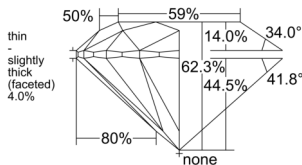

GIA®

FACSIMILE

GIA NATURAL DIAMOND DOSSIER®

May 15, 2026
GIA Report Number 2557253034
Shape and Cutting Style ..... Round Brilliant
Measurements ..... 4.90 - 4.93 x 3.07 mm

GRADING RESULTS

Carat Weight ..... 0.45 carat
Color Grade L
Clarity Grade VS1
Cut Grade ..... Excellent

ADDITIONAL GRADING INFORMATION

Polish ..... Excellent
Symmetry ..... Excellent
Fluorescence ..... Faint
Clarity Characteristics ..... Cloud
Inscription(s): GIA 2557253034

GIA REPORT 2557253034

Verify this report at GIA.edu

PROPORTIONS

Profile to actual proportions