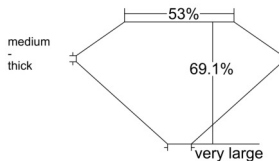

GIA®

FACSIMILE

GIA REPORT 2557256143

Verify this report at GIA.edu

GIA NATURAL DIAMOND DOSSIER®

May 16, 2026
GIA Report Number 2557256143
Shape and Cutting Style ..... Old Mine Brilliant
Measurements ..... 5.77 x 5.62 x 3.88 mm

GRADING RESULTS

Carat Weight ..... 0.90 carat
Color Grade ..... J
Clarity Grade VVS2

ADDITIONAL GRADING INFORMATION

Polish ..... Excellent
Symmetry ..... Excellent
Fluorescence ..... None
Clarity Characteristics ..... Pinpoint
Inscription(s): GIA 2557256143

PROPORTIONS

Profile not to actual proportions

GRADING SCALES

GIA COLOR SCALE		GIA CLARITY SCALE			
COLORLESS	D	VERY VERY SLIGHTLY INCLUDED	FLAWLESS		
	E		INTERNALLY FLAWLESS		
	F		VVS₁		
	NEAR COLORLESS	G	VERY SLIGHTLY INCLUDED	VVS₂	
		H		VS₁	
		FANT	I	SLIGHTLY INCLUDED	VS₂
			J		SI₁
	LIGHT	K	INCLUDED	SI₂	
		L		I₁	
		M	NOT GRADED	I₂	
N		I₃			
O					
P					
Q					
R					
S					
T					
U					
V					
W					
X					
Y					
Z