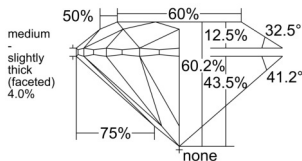

GIA®

FACSIMILE

GIA REPORT 2557260374

Verify this report at GIA.edu

GIA NATURAL DIAMOND DOSSIER®

May 16, 2026
GIA Report Number 2557260374
Shape and Cutting Style ..... Round Brilliant
Measurements ..... 4.75 - 4.77 x 2.87 mm

GRADING RESULTS

Carat Weight ..... 0.40 carat
Color Grade ..... K
Clarity Grade VS1
Cut Grade ..... Excellent

ADDITIONAL GRADING INFORMATION

Polish ..... Excellent
Symmetry ..... Excellent
Fluorescence ..... Faint
Clarity Characteristics ..... Cloud, Needle
Inscription(s): GIA 2557260374

PROPORTIONS

Profile to actual proportions