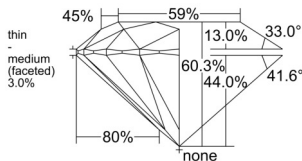

GIA®

FACSIMILE

GIA REPORT 2557263584

Verify this report at GIA.edu

GIA NATURAL DIAMOND DOSSIER®

May 20, 2026
GIA Report Number 2557263584
Shape and Cutting Style ..... Round Brilliant
Measurements ..... 4.37 - 4.40 x 2.65 mm

GRADING RESULTS

Carat Weight ..... 0.30 carat
Color Grade I
Clarity Grade VS1
Cut Grade ..... Excellent

ADDITIONAL GRADING INFORMATION

Polish ..... Excellent
Symmetry ..... Excellent
Fluorescence ..... Medium Blue
Clarity Characteristics ..... Crystal, Cloud
Inscription(s): GIA 2557263584

PROPORTIONS

GRADING SCALES

GIA COLOR SCALE	GIA CLARITY SCALE	GIA CUT SCALE	
D	FLAWLESS	EXCELLENT	
E	INTERNALLY FLAWLESS		
F		VVS₁	VERY GOOD
G	VVS₂		
H	VS₁	GOOD	
I	VS₂		
J	SI₁	FAIR	
K	SI₂		
L	I₁	POOR	
M	I₂		
N	I₃		
O			
P			
Q			
R			
S			
T			
U			
V			
W			
X			
Y			
Z