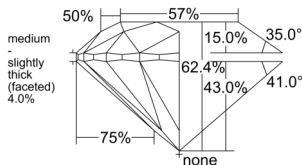

GIA®

FACSIMILE

GIA REPORT 2557265936

Verify this report at GIA.edu

GIA NATURAL DIAMOND DOSSIER®

May 19, 2026
GIA Report Number 2557265936
Shape and Cutting Style ..... Round Brilliant
Measurements ..... 4.68 - 4.71 x 2.93 mm

GRADING RESULTS

Carat Weight ..... 0.40 carat
Color Grade ..... F
Clarity Grade S11
Cut Grade ..... Excellent

ADDITIONAL GRADING INFORMATION

Polish ..... Excellent
Symmetry ..... Excellent
Fluorescence ..... Faint
Clarity Characteristics ..... Crystal, Cloud, Knot
Inscription(s): GIA 2557265936

PROPORTIONS

Profile to actual proportions