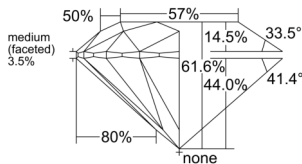

GIA®

FACSIMILE

GIA REPORT 2557267258

Verify this report at GIA.edu

GIA NATURAL DIAMOND DOSSIER®

May 18, 2026
GIA Report Number 2557267258
Shape and Cutting Style ..... Round Brilliant
Measurements ..... 4.38 - 4.41 x 2.71 mm

GRADING RESULTS

Carat Weight ..... 0.31 carat
Color Grade ..... K
Clarity Grade VS1
Cut Grade ..... Excellent

ADDITIONAL GRADING INFORMATION

Polish ..... Excellent
Symmetry ..... Excellent
Fluorescence ..... None
Clarity Characteristics..... Crystal, Feather, Needle, Cloud
Inscription(s): GIA 2557267258

PROPORTIONS

Profile to actual proportions