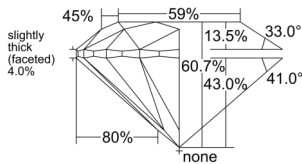

GIA®

FACSIMILE

GIA REPORT 2557272075

Verify this report at GIA.edu

GIA NATURAL DIAMOND DOSSIER®

May 18, 2026
GIA Report Number 2557272075
Shape and Cutting Style ..... Round Brilliant
Measurements ..... 4.48 - 4.50 x 2.73 mm

GRADING RESULTS

Carat Weight ..... 0.34 carat
Color Grade ..... K
Clarity Grade VS1
Cut Grade ..... Excellent

ADDITIONAL GRADING INFORMATION

Polish ..... Excellent
Symmetry ..... Excellent
Fluorescence ..... None
Clarity Characteristics ..... Cloud, Feather, Pinpoint
Inscription(s): GIA 2557272075

PROPORTIONS

Profile to actual proportions