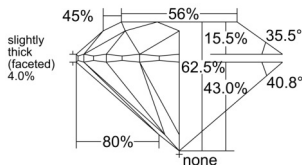

GIA®

FACSIMILE

GIA REPORT 2557273992

Verify this report at GIA.edu

GIA NATURAL DIAMOND DOSSIER®

May 16, 2026
GIA Report Number 2557273992
Shape and Cutting Style ..... Round Brilliant
Measurements ..... 4.86 - 4.89 x 3.04 mm

GRADING RESULTS

Carat Weight ..... 0.45 carat
Color Grade I
Clarity Grade S11
Cut Grade ..... Excellent

ADDITIONAL GRADING INFORMATION

Polish ..... Very Good
Symmetry ..... Excellent
Fluorescence ..... None
Clarity Characteristics ..... Feather
Inscription(s): GIA 2557273992

PROPORTIONS

Profile to actual proportions

GRADING SCALES

GIA COLOR SCALE	GIA CLARITY SCALE	GIA CUT SCALE
COLOURLESS	FLAWLESS	EXCELLENT
D	INTERNALLY FLAWLESS	
E	VVS₁	VERY GOOD
F		
G	VVS₂	
H	VS₁	GOOD
I		
J	VS₂	
K	SI₁	FAIR
L		
M	SI₂	
N	I₁	POOR
O		
P	I₂	
Q	I₃	
R		
S		
T		
U		
V		
W		
X		
Y		
Z