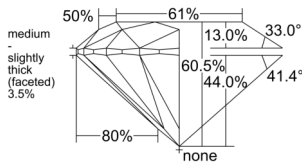

GIA®

FACSIMILE

GIA REPORT 2557274403

Verify this report at GIA.edu

GIA NATURAL DIAMOND DOSSIER®

May 16, 2026
GIA Report Number 2557274403
Shape and Cutting Style ..... Round Brilliant
Measurements ..... 5.12 - 5.15 x 3.11 mm

GRADING RESULTS

Carat Weight ..... 0.50 carat
Color Grade ..... E
Clarity Grade S11
Cut Grade ..... Excellent

ADDITIONAL GRADING INFORMATION

Polish ..... Excellent
Symmetry ..... Excellent
Fluorescence ..... None
Clarity Characteristics ..... Feather, Crystal
Inscription(s): GIA 2557274403

PROPORTIONS

Profile to actual proportions

GRADING SCALES

GIA COLOR SCALE	GIA CLARITY SCALE	GIA CUT SCALE	
D	FLAWLESS	EXCELLENT	
E	INTERNALLY FLAWLESS		
F		VVS₁	VERY GOOD
G	VVS₂		
H	VS₁	GOOD	
I	VS₂		
J	S1₁	FAIR	
K	S1₂		
L	I₁	POOR	
M	I₂		
N	I₃		
O			
P			
Q			
R			
S			
T			
U			
V			
W			
X			
Y			
Z