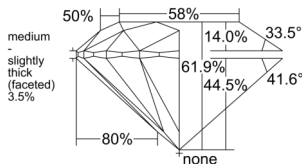

GIA®

FACSIMILE

GIA NATURAL DIAMOND DOSSIER®

May 18, 2026
GIA Report Number 2557274462
Shape and Cutting Style ..... Round Brilliant
Measurements ..... 4.35 - 4.38 x 2.71 mm

GRADING RESULTS

Carat Weight ..... 0.31 carat
Color Grade I
Clarity Grade VS2
Cut Grade ..... Excellent

ADDITIONAL GRADING INFORMATION

Polish ..... Excellent
Symmetry ..... Excellent
Fluorescence ..... None
Clarity Characteristics ..... Feather
Inscription(s): GIA 2557274462

GIA REPORT 2557274462

Verify this report at GIA.edu

PROPORTIONS

Profile to actual proportions