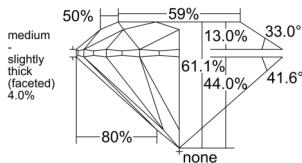

GIA®

FACSIMILE

GIA REPORT 2557274978

Verify this report at GIA.edu

GIA NATURAL DIAMOND DOSSIER®

May 19, 2026
GIA Report Number 2557274978
Shape and Cutting Style ..... Round Brilliant
Measurements ..... 4.75 - 4.76 x 2.91 mm

GRADING RESULTS

Carat Weight ..... 0.40 carat
Color Grade I
Clarity Grade VS1
Cut Grade ..... Excellent

ADDITIONAL GRADING INFORMATION

Polish ..... Excellent
Symmetry ..... Excellent
Fluorescence ..... None
Clarity Characteristics ..... Cloud, Feather, Pinpoint
Inscription(s): GIA 2557274978

PROPORTIONS

Profile to actual proportions

GRADING SCALES

GIA COLOR SCALE	GIA CLARITY SCALE	GIA CUT SCALE	
D	FLAWLESS	EXCELLENT	
E	INTERNALLY FLAWLESS		
F		VVS₁	VERY GOOD
G	VVS₂		
H	VS₁	GOOD	
I	VS₂		
J	SI₁	FAIR	
K	SI₂		
L	I₁	POOR	
M			
N			
O	I₂		
P			
Q			
R	I₃		
S			
T			
U			
V			
W			
X			
Y			
Z