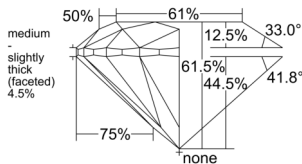

GIA®

FACSIMILE

GIA REPORT 2557275443

Verify this report at GIA.edu

GIA NATURAL DIAMOND DOSSIER®

May 20, 2026
GIA Report Number 2557275443
Shape and Cutting Style ..... Round Brilliant
Measurements ..... 4.28 - 4.31 x 2.64 mm

GRADING RESULTS

Carat Weight ..... 0.30 carat
Color Grade I
Clarity Grade VVS1
Cut Grade ..... Excellent

ADDITIONAL GRADING INFORMATION

Polish ..... Excellent
Symmetry ..... Excellent
Fluorescence ..... Faint
Clarity Characteristics ..... Pinpoint, Feather
Inscription(s): GIA 2557275443

PROPORTIONS

Profile to actual proportions