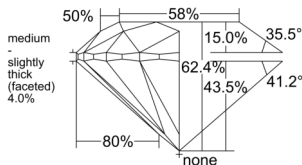

GIA®

FACSIMILE

GIA REPORT 2557282578

Verify this report at GIA.edu

GIA NATURAL DIAMOND DOSSIER®

May 19, 2026
GIA Report Number 2557282578
Shape and Cutting Style ..... Round Brilliant
Measurements ..... 4.71 - 4.74 x 2.95 mm

GRADING RESULTS

Carat Weight ..... 0.40 carat
Color Grade ..... K
Clarity Grade VVS2
Cut Grade ..... Excellent

ADDITIONAL GRADING INFORMATION

Polish ..... Excellent
Symmetry ..... Excellent
Fluorescence ..... Faint
Clarity Characteristics..... Feather, Pinpoint, Indented Natural
Inscription(s): GIA 2557282578

PROPORTIONS

GRADING SCALES

GIA COLOR SCALE

COLORESS	D
	E
	F
	G
	H
	I
	J
NEAR COLORESS	K
	L
FAIN	M
	N
	O
	P
VERY LIGHT	Q
	R
	S
	T
	U
	V
	W
	X
	Y
LIGHT	Z

GIA CLARITY SCALE

FLAWLESS	INTERNAL FLAWLESS	
		FLAWLESS
VERY VERY SLIGHTLY INCLUDED	VVS₁	
	VVS₂	
VERY SLIGHTLY INCLUDED	VS₁	
	VS₂	
SLIGHTLY INCLUDED	SI₁	
	SI₂	
INCLUDED	I₁	
	I₂	
	I₃	

GIA CUT SCALE

EXCELLENT
VERY GOOD
GOOD
FAIR
POOR