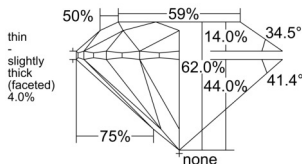

GIA®

FACSIMILE

GIA REPORT 2557283619

Verify this report at GIA.edu

GIA NATURAL DIAMOND DOSSIER®

May 19, 2026
GIA Report Number 2557283619
Shape and Cutting Style ..... Round Brilliant
Measurements ..... 4.89 - 4.91 x 3.04 mm

GRADING RESULTS

Carat Weight ..... 0.45 carat
Color Grade I
Clarity Grade VS1
Cut Grade ..... Excellent

ADDITIONAL GRADING INFORMATION

Polish ..... Excellent
Symmetry ..... Excellent
Fluorescence ..... None
Clarity Characteristics ..... Feather, Pinpoint, Cloud
Inscription(s): GIA 2557283619

PROPORTIONS

Profile to actual proportions

GRADING SCALES

GIA COLOR SCALE	GIA CLARITY SCALE	GIA CUT SCALE	
D	FLAWLESS	EXCELLENT	
E	INTERNALLY FLAWLESS		
F		VVS₁	VERY GOOD
G	VVS₂		
H	VS₁	GOOD	
I	VS₂		
J	SI₁	FAIR	
K	SI₂		
L	I₁	POOR	
M	I₂		
N	I₃		
O			
P			
Q			
R			
S			
T			
U			
V			
W			
X			
Y			
Z