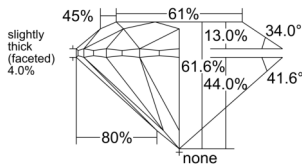

GIA®

FACSIMILE

GIA REPORT 2557283626

Verify this report at GIA.edu

GIA NATURAL DIAMOND DOSSIER®

May 19, 2026
GIA Report Number 2557283626
Shape and Cutting Style ..... Round Brilliant
Measurements ..... 5.08 - 5.11 x 3.14 mm

GRADING RESULTS

Carat Weight ..... 0.50 carat
Color Grade L
Clarity Grade VS1
Cut Grade ..... Excellent

ADDITIONAL GRADING INFORMATION

Polish ..... Excellent
Symmetry ..... Excellent
Fluorescence ..... None
Clarity Characteristics..... Crystal, Cloud, Needle, Pinpoint
Inscription(s): GIA 2557283626

PROPORTIONS

Profile to actual proportions