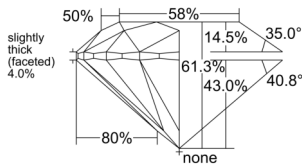

GIA®

FACSIMILE

GIA REPORT 2557284548

Verify this report at GIA.edu

GIA NATURAL DIAMOND DOSSIER®

May 19, 2026
GIA Report Number 2557284548
Shape and Cutting Style ..... Round Brilliant
Measurements ..... 5.07 - 5.09 x 3.11 mm

GRADING RESULTS

Carat Weight ..... 0.50 carat
Color Grade ..... K
Clarity Grade VVS2
Cut Grade ..... Excellent

ADDITIONAL GRADING INFORMATION

Polish ..... Excellent
Symmetry ..... Excellent
Fluorescence ..... None
Clarity Characteristics..... Needle, Feather, Pinpoint
Inscription(s): GIA 2557284548

PROPORTIONS

Profile to actual proportions

GRADING SCALES

GIA COLOR SCALE	GIA CLARITY SCALE	GIA CUT SCALE	
D	FLAWLESS	EXCELLENT	
E	INTERNALLY FLAWLESS		
F		VVS₁	VERY GOOD
G	VVS₂		
H	VS₁	GOOD	
I	VS₂		
J	SI₁	FAIR	
K	SI₂		
L	I₁	POOR	
M			
N			
O	I₂		
P			
Q	I₃		
R			
S			
T			
U			
V			
W			
X			
Y			
Z