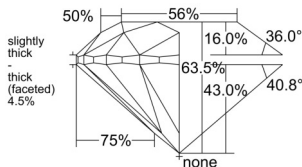

GIA®

FACSIMILE

GIA REPORT 2557284624

Verify this report at GIA.edu

GIA NATURAL DIAMOND DOSSIER®

May 19, 2026
GIA Report Number 2557284624
Shape and Cutting Style ..... Round Brilliant
Measurements ..... 4.98 - 5.01 x 3.17 mm

GRADING RESULTS

Carat Weight ..... 0.50 carat
Color Grade L
Clarity Grade VS2
Cut Grade ..... Very Good

ADDITIONAL GRADING INFORMATION

Polish ..... Excellent
Symmetry ..... Excellent
Fluorescence ..... None
Clarity Characteristics ..... Cloud, Feather, Crystal
Inscription(s): GIA 2557284624

PROPORTIONS

Profile to actual proportions