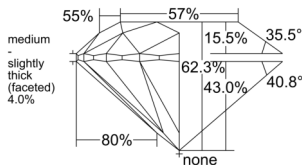

GIA®

FACSIMILE

GIA REPORT 2557284715

Verify this report at GIA.edu

GIA NATURAL DIAMOND DOSSIER®

May 19, 2026
GIA Report Number 2557284715
Shape and Cutting Style ..... Round Brilliant
Measurements ..... 4.74 - 4.76 x 2.96 mm

GRADING RESULTS

Carat Weight ..... 0.41 carat
Color Grade I
Clarity Grade VS1
Cut Grade ..... Excellent

ADDITIONAL GRADING INFORMATION

Polish ..... Excellent
Symmetry ..... Excellent
Fluorescence ..... None
Clarity Characteristics ..... Feather, Pinpoint, Cloud
Inscription(s): GIA 2557284715

PROPORTIONS

GRADING SCALES

GIA COLOR SCALE	GIA CLARITY SCALE	GIA CUT SCALE	
D	FLAWLESS	EXCELLENT	
E	INTERNALLY FLAWLESS		
F		VVS₁	VERY GOOD
G	VVS₂		
H	VS₁	GOOD	
I	VS₂		
J	SI₁	FAIR	
K	SI₂		
L	I₁	POOR	
M	I₂		
N	I₃		
O			
P			
Q			
R			
S			
T			
U			
V			
W			
X			
Y			
Z