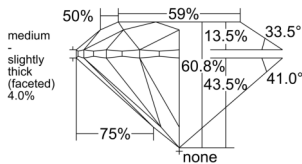

GIA®

FACSIMILE

GIA REPORT 2557287446

Verify this report at GIA.edu

GIA NATURAL DIAMOND DOSSIER®

May 20, 2026
GIA Report Number 2557287446
Shape and Cutting Style ..... Round Brilliant
Measurements ..... 4.35 - 4.37 x 2.65 mm

GRADING RESULTS

Carat Weight ..... 0.31 carat
Color Grade ..... H
Clarity Grade VVS2
Cut Grade ..... Excellent

ADDITIONAL GRADING INFORMATION

Polish ..... Excellent
Symmetry ..... Excellent
Fluorescence ..... None
Clarity Characteristics ..... Feather, Pinpoint
Inscription(s): GIA 2557287446

PROPORTIONS

Profile to actual proportions

GRADING SCALES

GIA COLOR SCALE	GIA CLARITY SCALE	GIA CUT SCALE	
D	FLAWLESS	EXCELLENT	
E	INTERNALLY FLAWLESS		
F		VVS₁	VERY GOOD
G	VVS₂		
H	VS₁	GOOD	
I	VS₂		
J	SI₁	FAIR	
K	SI₂		
L	I₁	POOR	
M	I₂		
N	I₃		
O			
P			
Q			
R			
S			
T			
U			
V			
W			
X			
Y			
Z