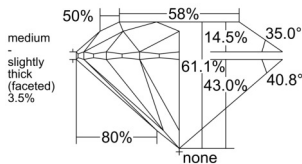

GIA®

FACSIMILE

GIA REPORT 2557287470

Verify this report at GIA.edu

GIA NATURAL DIAMOND DOSSIER®

May 20, 2026
GIA Report Number 2557287470
Shape and Cutting Style ..... Round Brilliant
Measurements ..... 4.30 - 4.33 x 2.64 mm

GRADING RESULTS

Carat Weight ..... 0.30 carat
Color Grade ..... K
Clarity Grade VVS1
Cut Grade ..... Excellent

ADDITIONAL GRADING INFORMATION

Polish ..... Excellent
Symmetry ..... Excellent
Fluorescence ..... None
Clarity Characteristics ..... Pinpoint, Feather
Inscription(s): GIA 2557287470

PROPORTIONS

Profile to actual proportions

GRADING SCALES

GIA COLOR SCALE	GIA CLARITY SCALE	GIA CUT SCALE	
D	FLAWLESS	EXCELLENT	
E	INTERNALLY FLAWLESS		
F		VVS₁	VERY GOOD
G	VVS₂		
H	VS₁	GOOD	
I	VS₂		
J	SI₁	FAIR	
K	SI₂		
L	I₁	POOR	
M			
N			
O	I₂		
P			
Q			
R	I₃		
S			
T			
U			
V			
W			
X			
Y			
Z