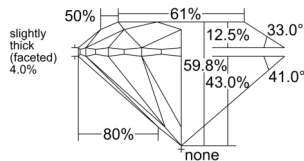

GIA®

FACSIMILE

GIA REPORT 2557293266

Verify this report at GIA.edu

GIA NATURAL DIAMOND DOSSIER®

May 19, 2026
GIA Report Number 2557293266
Shape and Cutting Style ..... Round Brilliant
Measurements ..... 4.42 - 4.45 x 2.66 mm

GRADING RESULTS

Carat Weight ..... 0.32 carat
Color Grade ..... H
Clarity Grade VVS1
Cut Grade ..... Excellent

ADDITIONAL GRADING INFORMATION

Polish ..... Excellent
Symmetry ..... Excellent
Fluorescence ..... None
Clarity Characteristics ..... Pinpoint, Feather
Inscription(s): GIA 2557293266

PROPORTIONS

Profile to actual proportions

GRADING SCALES

GIA COLOR SCALE	GIA CLARITY SCALE	GIA CUT SCALE	
D	FLAWLESS	EXCELLENT	
E	INTERNALLY FLAWLESS		
F		VVS₁	VERY GOOD
G	VVS₂		
H	VS₁	GOOD	
I	VS₂		
J	SI₁	FAIR	
K	SI₂		
L	I₁	POOR	
M	I₂		
N	I₃		
O			
P			
Q			
R			
S			
T			
U			
V			
W			
X			
Y			
Z