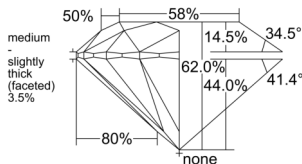

GIA®

FACSIMILE

GIA REPORT 2557298399

Verify this report at GIA.edu

GIA NATURAL DIAMOND DOSSIER®

May 20, 2026
GIA Report Number 2557298399
Shape and Cutting Style ..... Round Brilliant
Measurements ..... 5.96 - 6.00 x 3.71 mm

GRADING RESULTS

Carat Weight ..... 0.81 carat
Color Grade ..... E
Clarity Grade S11
Cut Grade ..... Excellent

ADDITIONAL GRADING INFORMATION

Polish ..... Excellent
Symmetry ..... Excellent
Fluorescence ..... None
Clarity Characteristics ..... Cloud, Crystal, Feather
Inscription(s): GIA 2557298399

PROPORTIONS

Profile to actual proportions

GRADING SCALES

GIA COLOR SCALE

COLORED	D
	E
	F
	G
	H
	I
	J
NEAR COLORLESS	K
	L
	M
	N
	O
	P
	Q
	R
	S
	T
	U
	V
	W
	X
	Y
	Z

GIA CLARITY SCALE

FLAWLESS	VERY VERY SLIGHTLY INCLUDED	VVS₁	VVS₂	VS₁	VS₂	SI₁	SI₂	I₁	I₂	I₃	
											FLAWLESS
INTERNALLY FLAWLESS	VERY SLIGHTLY INCLUDED										

GIA CUT SCALE

EXCELLENT
VERY GOOD
GOOD
FAIR
POOR