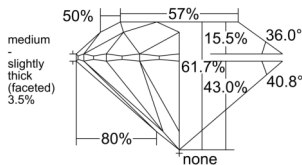

GIA®

FACSIMILE

GIA REPORT 2557302475

Verify this report at gia.edu

GIA NATURAL DIAMOND DOSSIER®

May 19, 2026
GIA Report Number 2557302475
Shape and Cutting Style ..... Round Brilliant
Measurements ..... 4.59 - 4.62 x 2.84 mm

GRADING RESULTS

Carat Weight ..... 0.37 carat
Color Grade ..... E
Clarity Grade VS1
Cut Grade ..... Excellent

ADDITIONAL GRADING INFORMATION

Polish ..... Excellent
Symmetry ..... Excellent
Fluorescence ..... None
Clarity Characteristics ..... Feather, Pinpoint
Inscription(s): GIA 2557302475

PROPORTIONS

GRADING SCALES

GIA COLOR SCALE	GIA CLARITY SCALE	GIA CUT SCALE	
D	FLAWLESS	EXCELLENT	
E	INTERNALLY FLAWLESS		
F		VVS₁	VERY GOOD
G	VVS₂		
H	VS₁	GOOD	
I	VS₂		
J	SI₁	FAIR	
K	SI₂		
L	I₁	POOR	
M	I₂		
N	I₃		
O			
P			
Q			
R			
S			
T			
U			
V			
W			
X			
Y			
Z