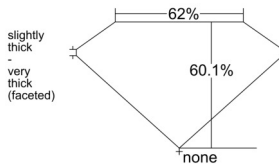

GIA®

FACSIMILE

GIA REPORT 2557303044

Verify this report at GIA.edu

GIA NATURAL DIAMOND DOSSIER®

May 20, 2026
GIA Report Number 2557303044
Shape and Cutting Style ..... Heart Brilliant
Measurements ..... 5.90 x 6.17 x 3.71 mm

GRADING RESULTS

Carat Weight ..... 0.80 carat
Color Grade ..... D
Clarity Grade VS2

ADDITIONAL GRADING INFORMATION

Polish ..... Excellent
Symmetry ..... Very Good
Fluorescence ..... Strong Blue
Clarity Characteristics..... Crystal, Cloud, Feather
Inscription(s): GIA 2557303044

PROPORTIONS

Profile not to actual proportions

GRADING SCALES

GIA COLOR SCALE		GIA CLARITY SCALE			
COLORLESS	D	VERY VERY SLIGHTLY INCLUDED	FLAWLESS		
	E		INTERNALLY FLAWLESS		
	F		VVS₁		
	NEAR COLORLESS	G	VVS₂		
		H	VERY SLIGHTLY INCLUDED	VS₁	
		I		VS₂	
		FAINT	J	SLIGHTLY INCLUDED	SI₁
			K		SI₂
	L		INCLUDED		I₁
	M			I₂	
LIGHT	N			I₃	
	O				
	P				
	Q				
	R